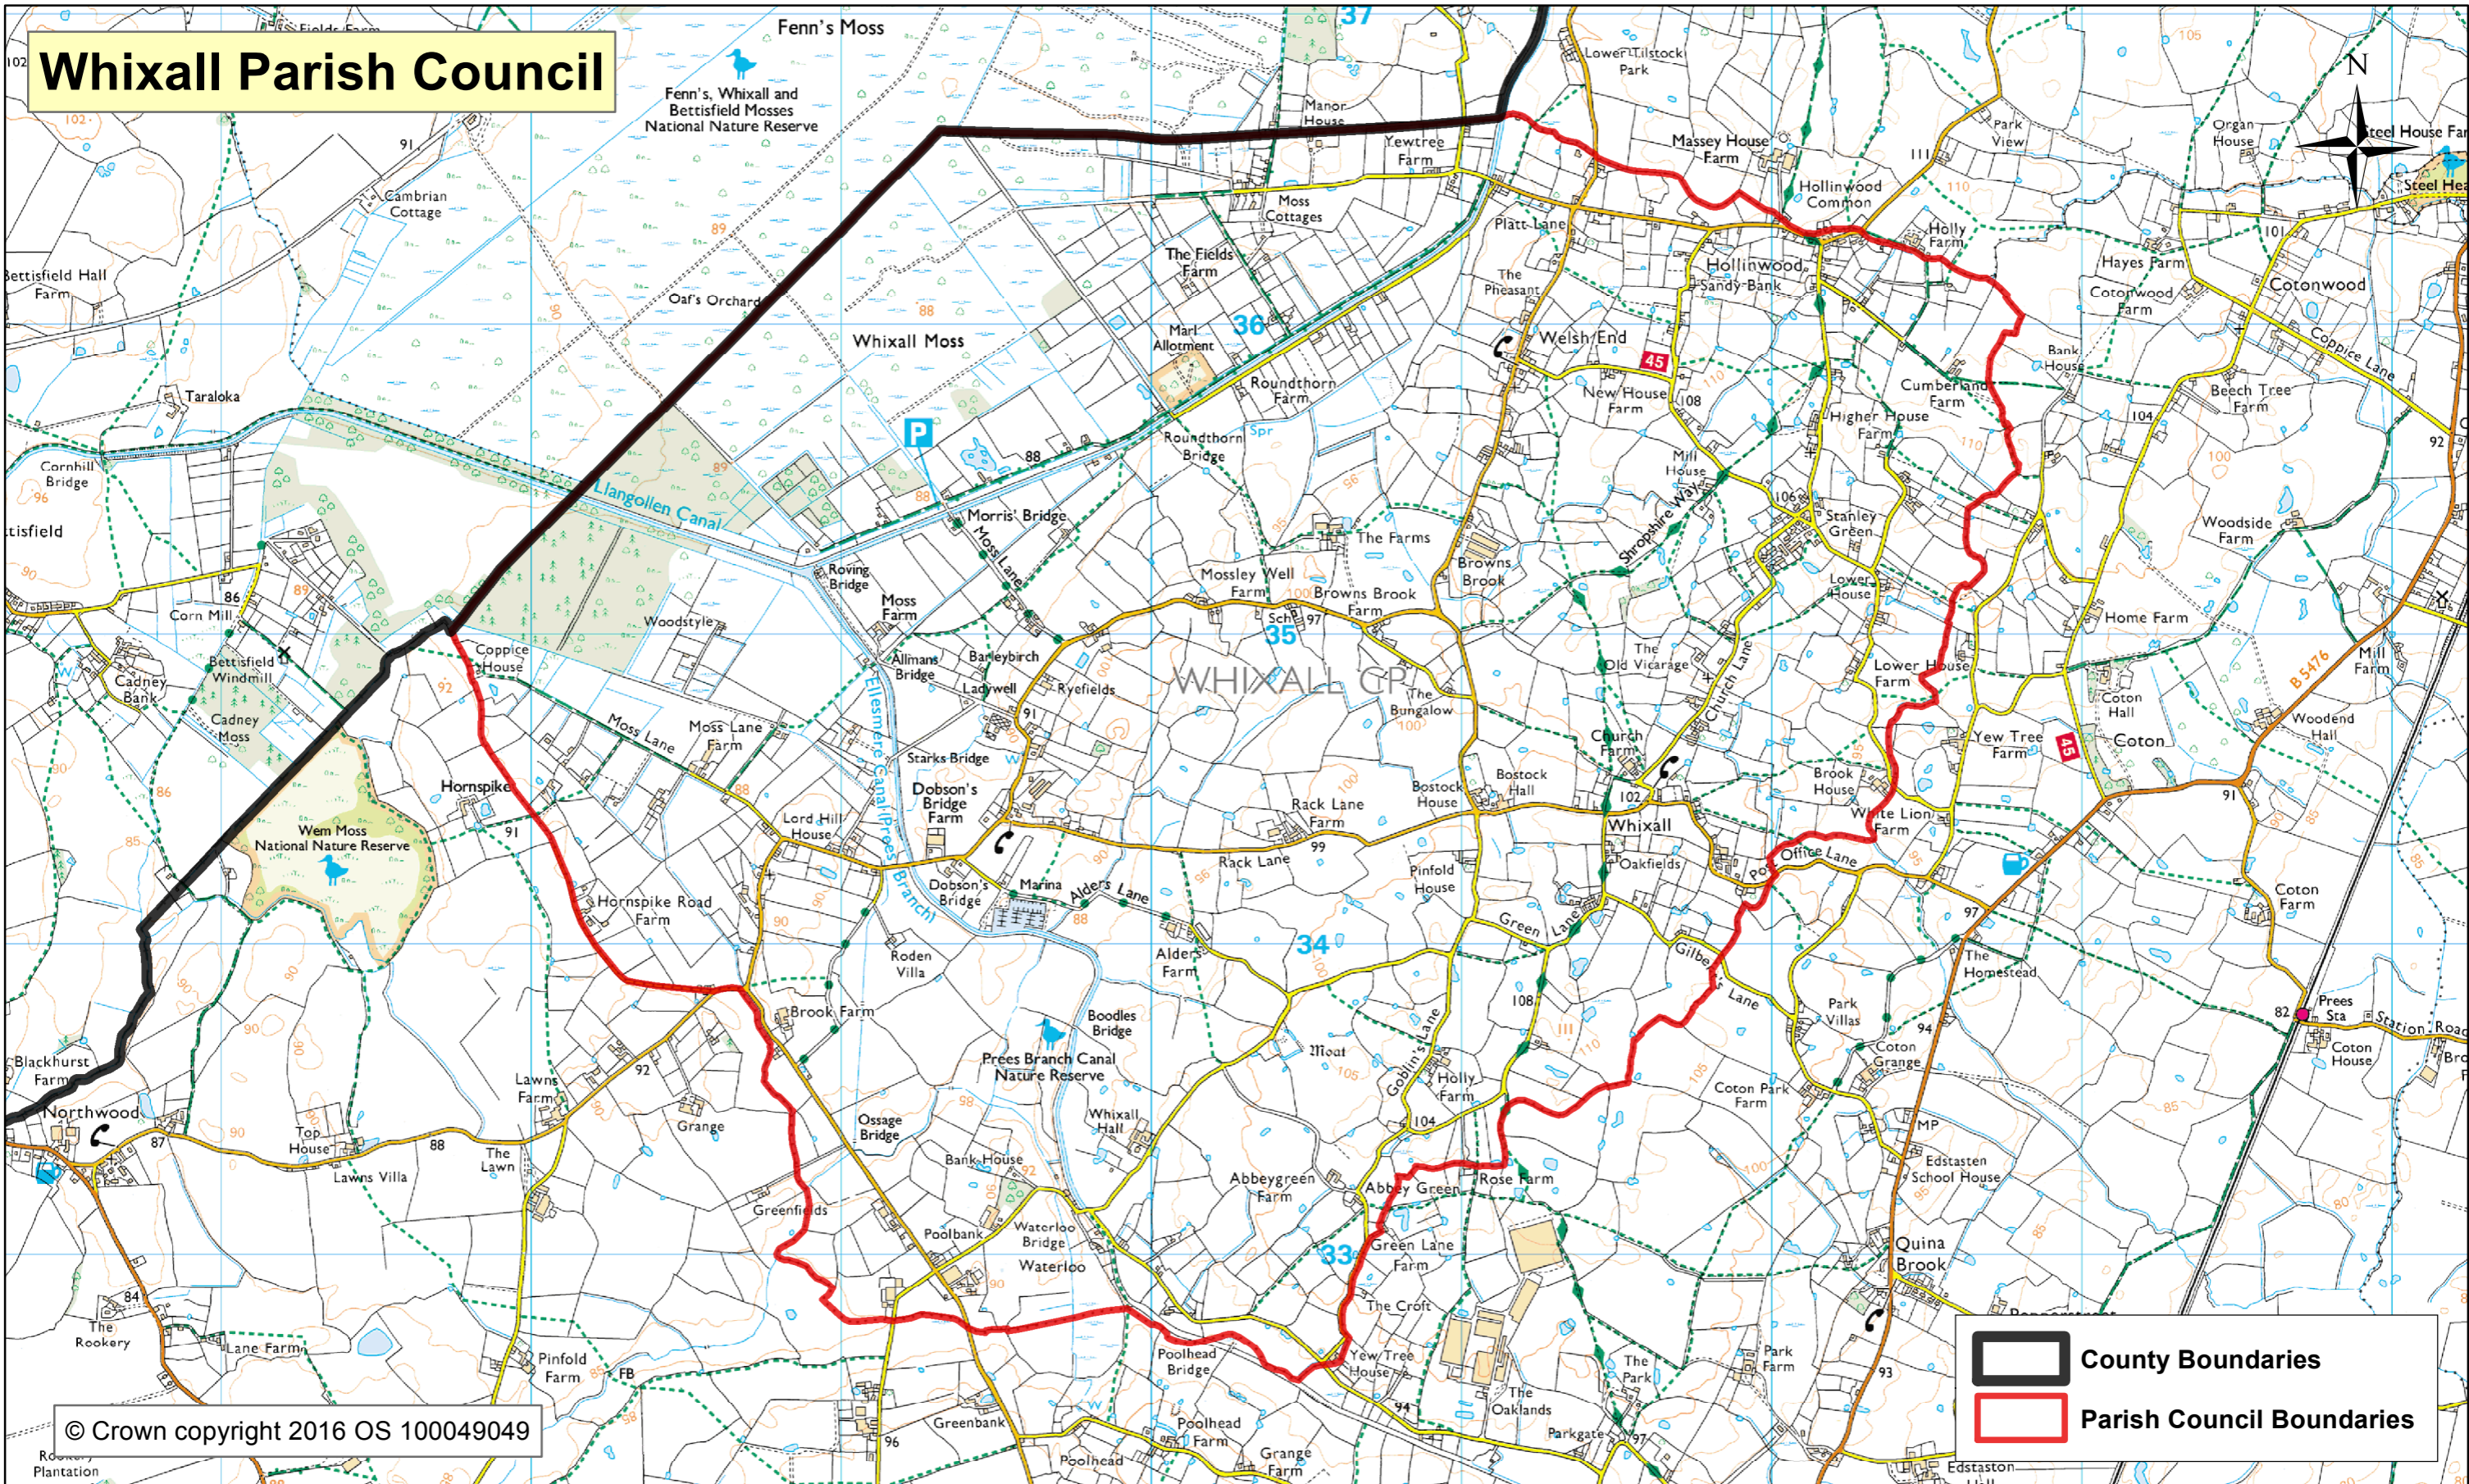

Whixall Parish Council

Shropshire
Council

Performance, Intelligence and Policy Team
Shropshire Council
The Shirehall, Abbey Foregate,
Shrewsbury, Shropshire, SY2 6ND
Scale : 1:20,000